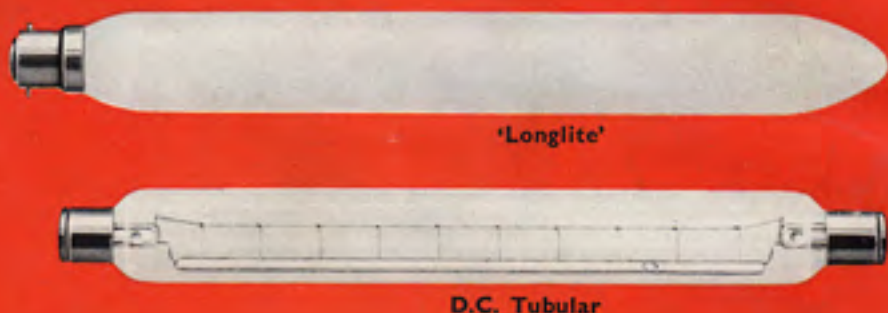

TWISTED (Clear)

25	B.C.	4	3	-	9½	5	0½
40	S.B.C.	5	0	-	11	5	11
60	S.E.S. E.S.	5	0	-	11	5	11

SINGLE CAP (Clear)

25	B.C., S.B.C., or S.E.S.	3	9	-	8½	4	5½
----	----------------------------	---	---	---	----	---	----

SINGLE CAP LONGLITE (Opal)

40	B.C. or E.S.	8	6	1	7	10	1
----	-----------------	---	---	---	---	----	---

DOUBLE CAP (Clear)

30	C.C. (S15s)	5	9	1	1	6	10
60	C.C. (S15s)	6	0	1	1	7	1

Mazda LAMPS

stay brighter longer