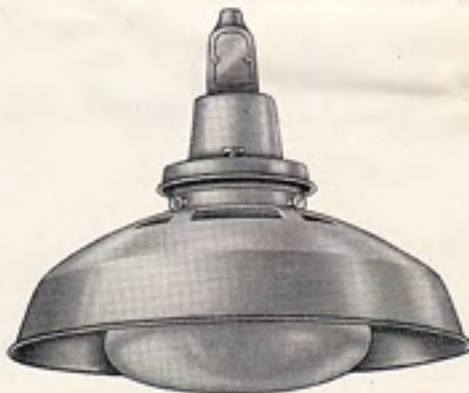

The catalogue number prefix denotes that the fitting is arranged F for ordinary switch start or FX for 'Instant' starting. The remainder of the catalogue number is made up of the Series Number followed by the Number, Wattage and length of lamp in inches.
 S = Stoved enamel.
 U = Upward Light Slots.
 Fittings F 1160 and F 1162 are available with vitreous enamel reflectors as well as stoved enamel, in 80w. sizes only.

Note: The diffuser assemblies of F 1234, F 1235, and F 1236 Fittings are interchangeable.

Mazda SELECTIONS FROM OTHER RANGES

Horizontal Mercury Lamp Fitting

High Bay Fitting

'Cupola' Spotlight Fitting

45° Angle Fitting

Glassteel Diffuser Fitting

Bulkhead Fitting

Low Temperature Dispersive Fitting

45° Cut-off Translucent Shade
 150w. Tungsten Lamp

MADE IN ENGLAND BY

LEADERS IN LIGHTING

THE BRITISH THOMSON-HOUSTON COMPANY LIMITED
 CROWN HOUSE · ALDWYCH · LONDON · W.C.2