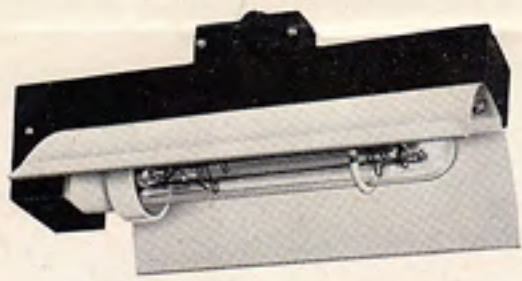

Mazda SELECTIONS FROM OTHER RANGES

Horizontal Mercury Lamp Fitting