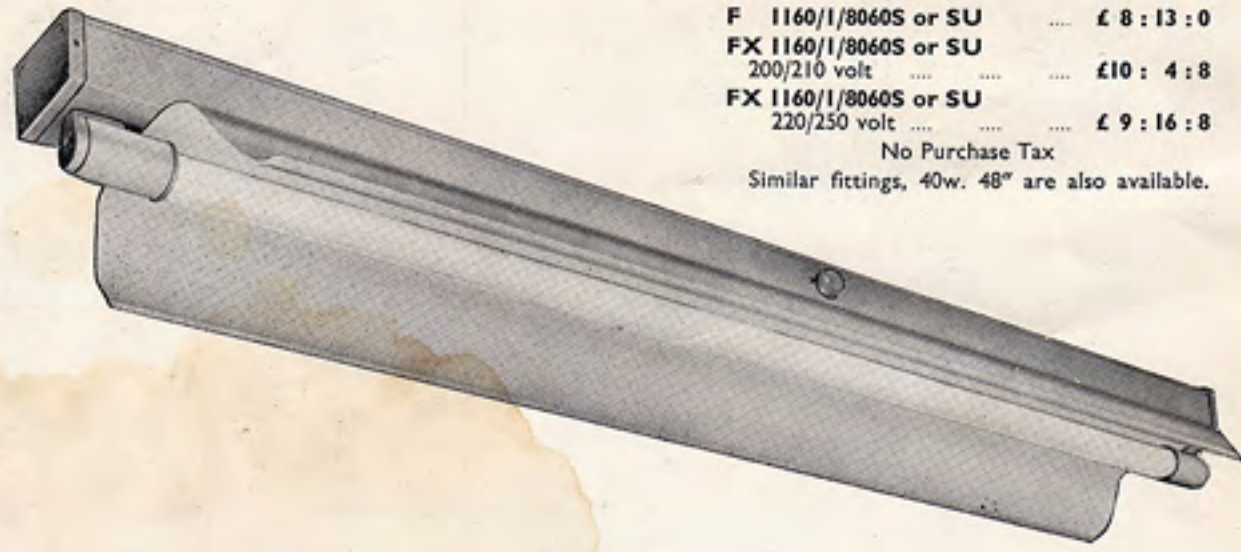

Mazda

FLUORESCENT FITTINGS

F 1160/1/8060S or SU ..... £ 8 : 13 : 0
FX 1160/1/8060S or SU
200/210 volt ..... £10 : 4 : 8
FX 1160/1/8060S or SU
220/250 volt ..... £ 9 : 16 : 8
No Purchase Tax
Similar fittings, 40w. 48" are also available.

Cat. No. C 86267 BTH Fixed B.C. Lampholder. This neat holder screens the lamp ends and allows one-hand re-lamping. The majority of Mazda Fluorescent Fittings are equipped with these holders.

BTH 'Pedicone' washers: a modern method of rapid surface mounting. They cut installation time and costs and they are standard on most Mazda Fluorescent Fittings.

A selection of Mazda Fluorescent Fittings

ALL PRICES INCLUSIVE OF GEAR

F 1004/1/8060 ..... £6 : 10 : 0
FX 1004/1/8060
200/210 volt ..... £8 : 1 : 8
FX 1004/1/8060
220/250 volt ..... £7 : 13 : 8
No Purchase Tax
Similar fittings, 40w. 48" are also available.

F 1060/1/8060 ..... £7 : 5 : 0
FX 1060/1/8060
200/210 volt ..... £8 : 16 : 8
FX 1060/1/8060
220/250 volt ..... £8 : 8 : 8
No Purchase Tax
Twin lamp fittings and similar fittings 40w. 48" are also available.

F 1160/2/8060S or SU £14 : 1 : 8
FX 1160/2/8060S or SU
200/210 volt ..... £17 : 10 : 4
FX 1160/2/8060S or SU
220/250 volt ..... £16 : 14 : 4
No Purchase Tax
Single lamp shown opposite.

F 1162/2/8060S or SU £14 : 11 : 0
FX 1162/2/8060S or SU
200/210 volt ..... £17 : 19 : 8
FX 1162/2/8060S or SU
220/250 volt ..... £17 : 3 : 8
No Purchase Tax
Single lamp also available.

F 207/1/8060 ..... £9 : 0 : 4
FX 207/1/8060
200/210 volt ..... £10 : 12 : 0
FX 207/1/8060
220/250 volt ..... £10 : 4 : 0
No Purchase Tax
Perspex Closure C 85897
£6 : 0 : 0 extra

F 1080/2/8060 ..... £13 : 11 : 4
FX 1080/2/8060
200/210 volt ..... £17 : 0 : 0
FX 1080/2/8060
220/250 volt ..... £16 : 4 : 0
No Purchase Tax
Single lamp also available.
(F 1080/1/8060 ..... £8 : 6 : 8)

F 1234/2/8060 ..... £19 : 2 : 8"
FX 1234/2/8060
200/210 volt ..... £22 : 11 : 4"
FX 1234/2/8060
220/250 volt ..... £21 : 15 : 4"
* Purchase Tax £2 : 6 : 11 extra
Single lamp also available.

F 1236/2/8060 ..... £18 : 5 : 8"
FX 1236/2/8060
200/210 volt ..... £21 : 14 : 4"
FX 1236/2/8060
220/250 volt ..... £20 : 18 : 4"
* Purchase Tax £2 : 3 : 9 extra
Single lamp also available.

F 1235/2/8060 ..... £28 : 12 : 8"
FX 1235/2/8060
200/210 volt ..... £32 : 1 : 4"
FX 1235/2/8060
220/250 volt ..... £31 : 5 : 4"
* Purchase Tax £4 : 2 : 6 extra
Single lamp also available.

The catalogue number prefix denotes that the fitting is arranged F for ordinary switch start or FX for 'Instant' starting. The remainder of the catalogue number is made up of the Series Number followed by the Number, Wattage and length of lamp in inches.
S = Stoved enamel.
U = Upward Light Slots.
Fittings F 1160 and F 1162 are available with vitreous enamel reflectors as well as stoved enamel, in 80w. sizes only.