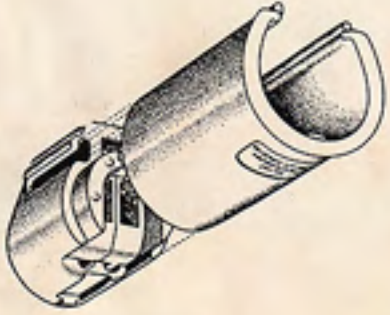

All the above lamps except the circular are available for Instant Start at 1/- list extra.

THE LAMPS WITH  BEHIND THEM

Mazda

FLUORESCENT FITTINGS

F 1160/1/8060S or SU £ 8 : 13 : 0
 FX 1160/1/8060S or SU
 200/210 volt £10 : 4 : 8
 FX 1160/1/8060S or SU
 220/250 volt £ 9 : 16 : 8
 No Purchase Tax
 Similar fittings, 40w. 48" are also available.

Cat. No. C 86267 BTH Fixed B.C. Lampholder. This neat holder screens the lamp ends and allows one-hand re-lamping. The majority of Mazda Fluorescent Fittings are equipped with these holders.

BTH 'Pedicone' washers: a modern method of rapid surface mounting. They cut installation time and costs and they are standard on most Mazda Fluorescent Fittings.